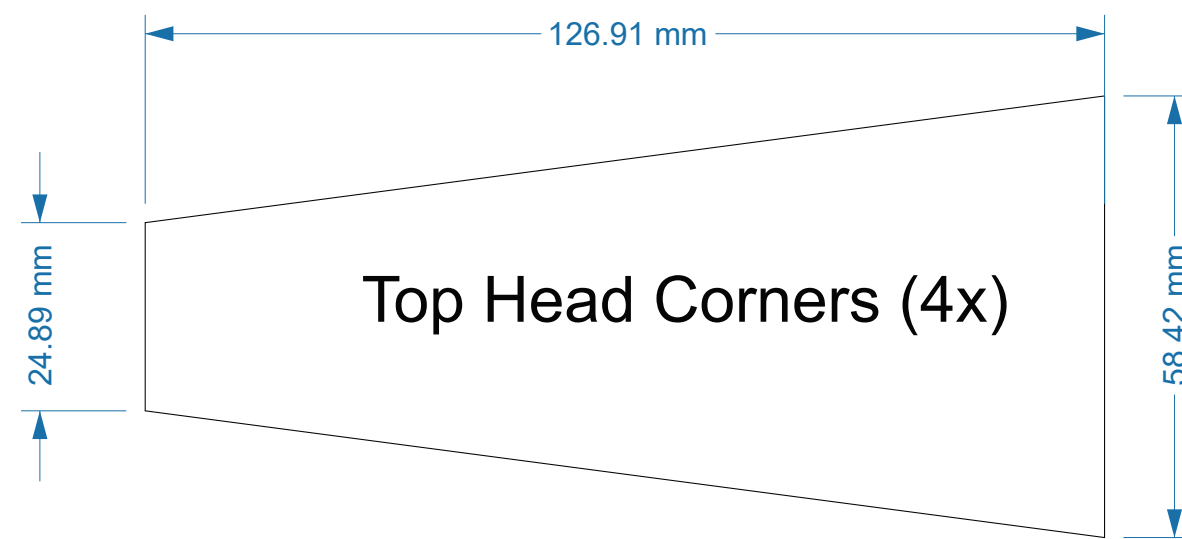

Center Sections (2x)

333.38 mm

368.58 mm

366.81 mm

332.09 mm

24.83 mm

cut these out of .125 in styrene

skirt 01