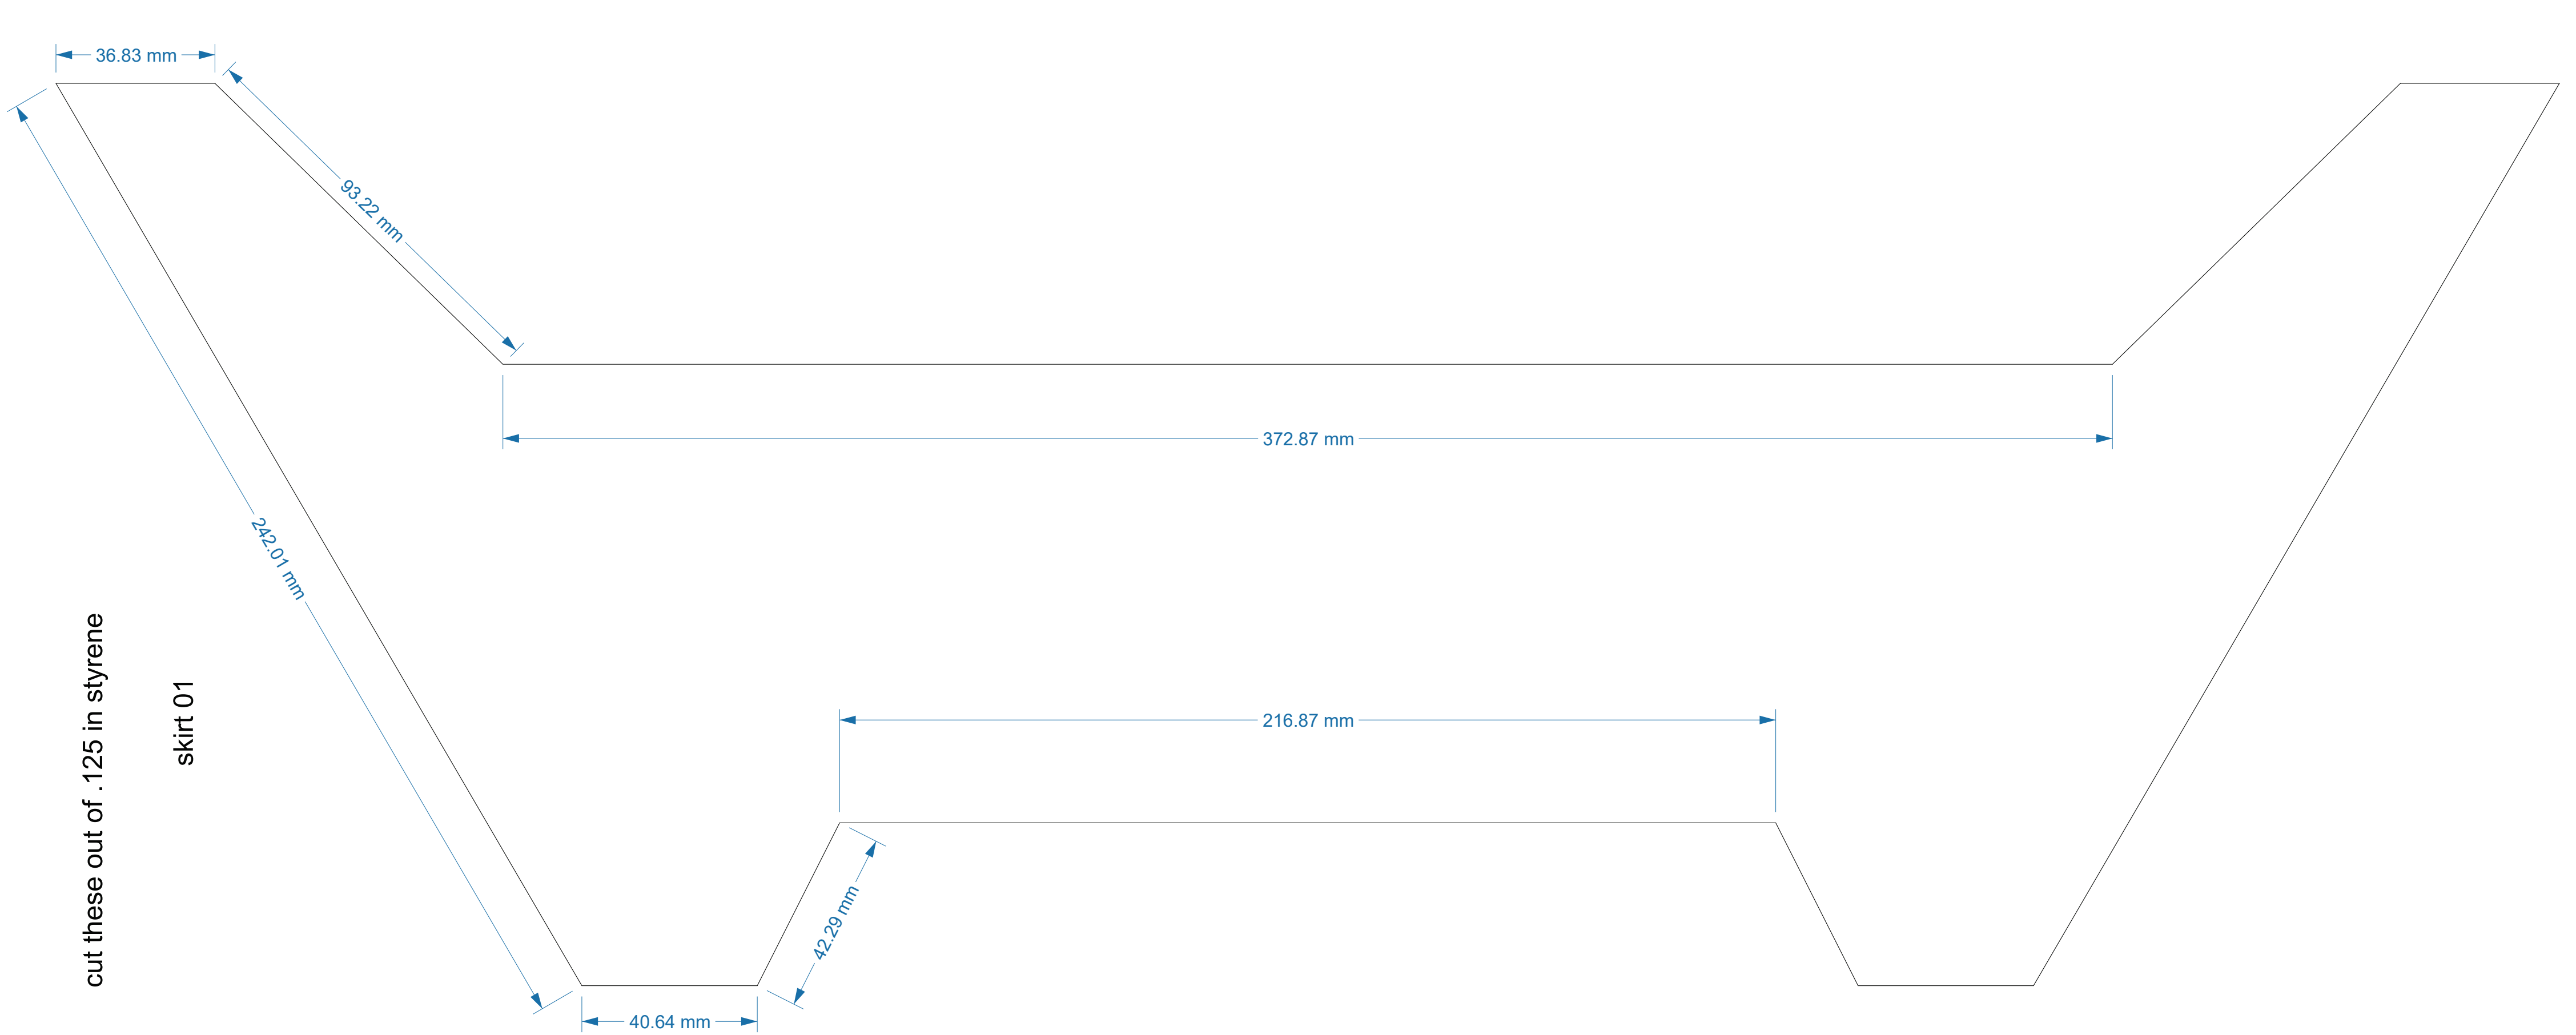

Center Sections (2x)

333.38 mm

368.58 mm

366.81 mm

332.09 mm

24.83 mm

cut these out of .125 in styrene

skirt 01