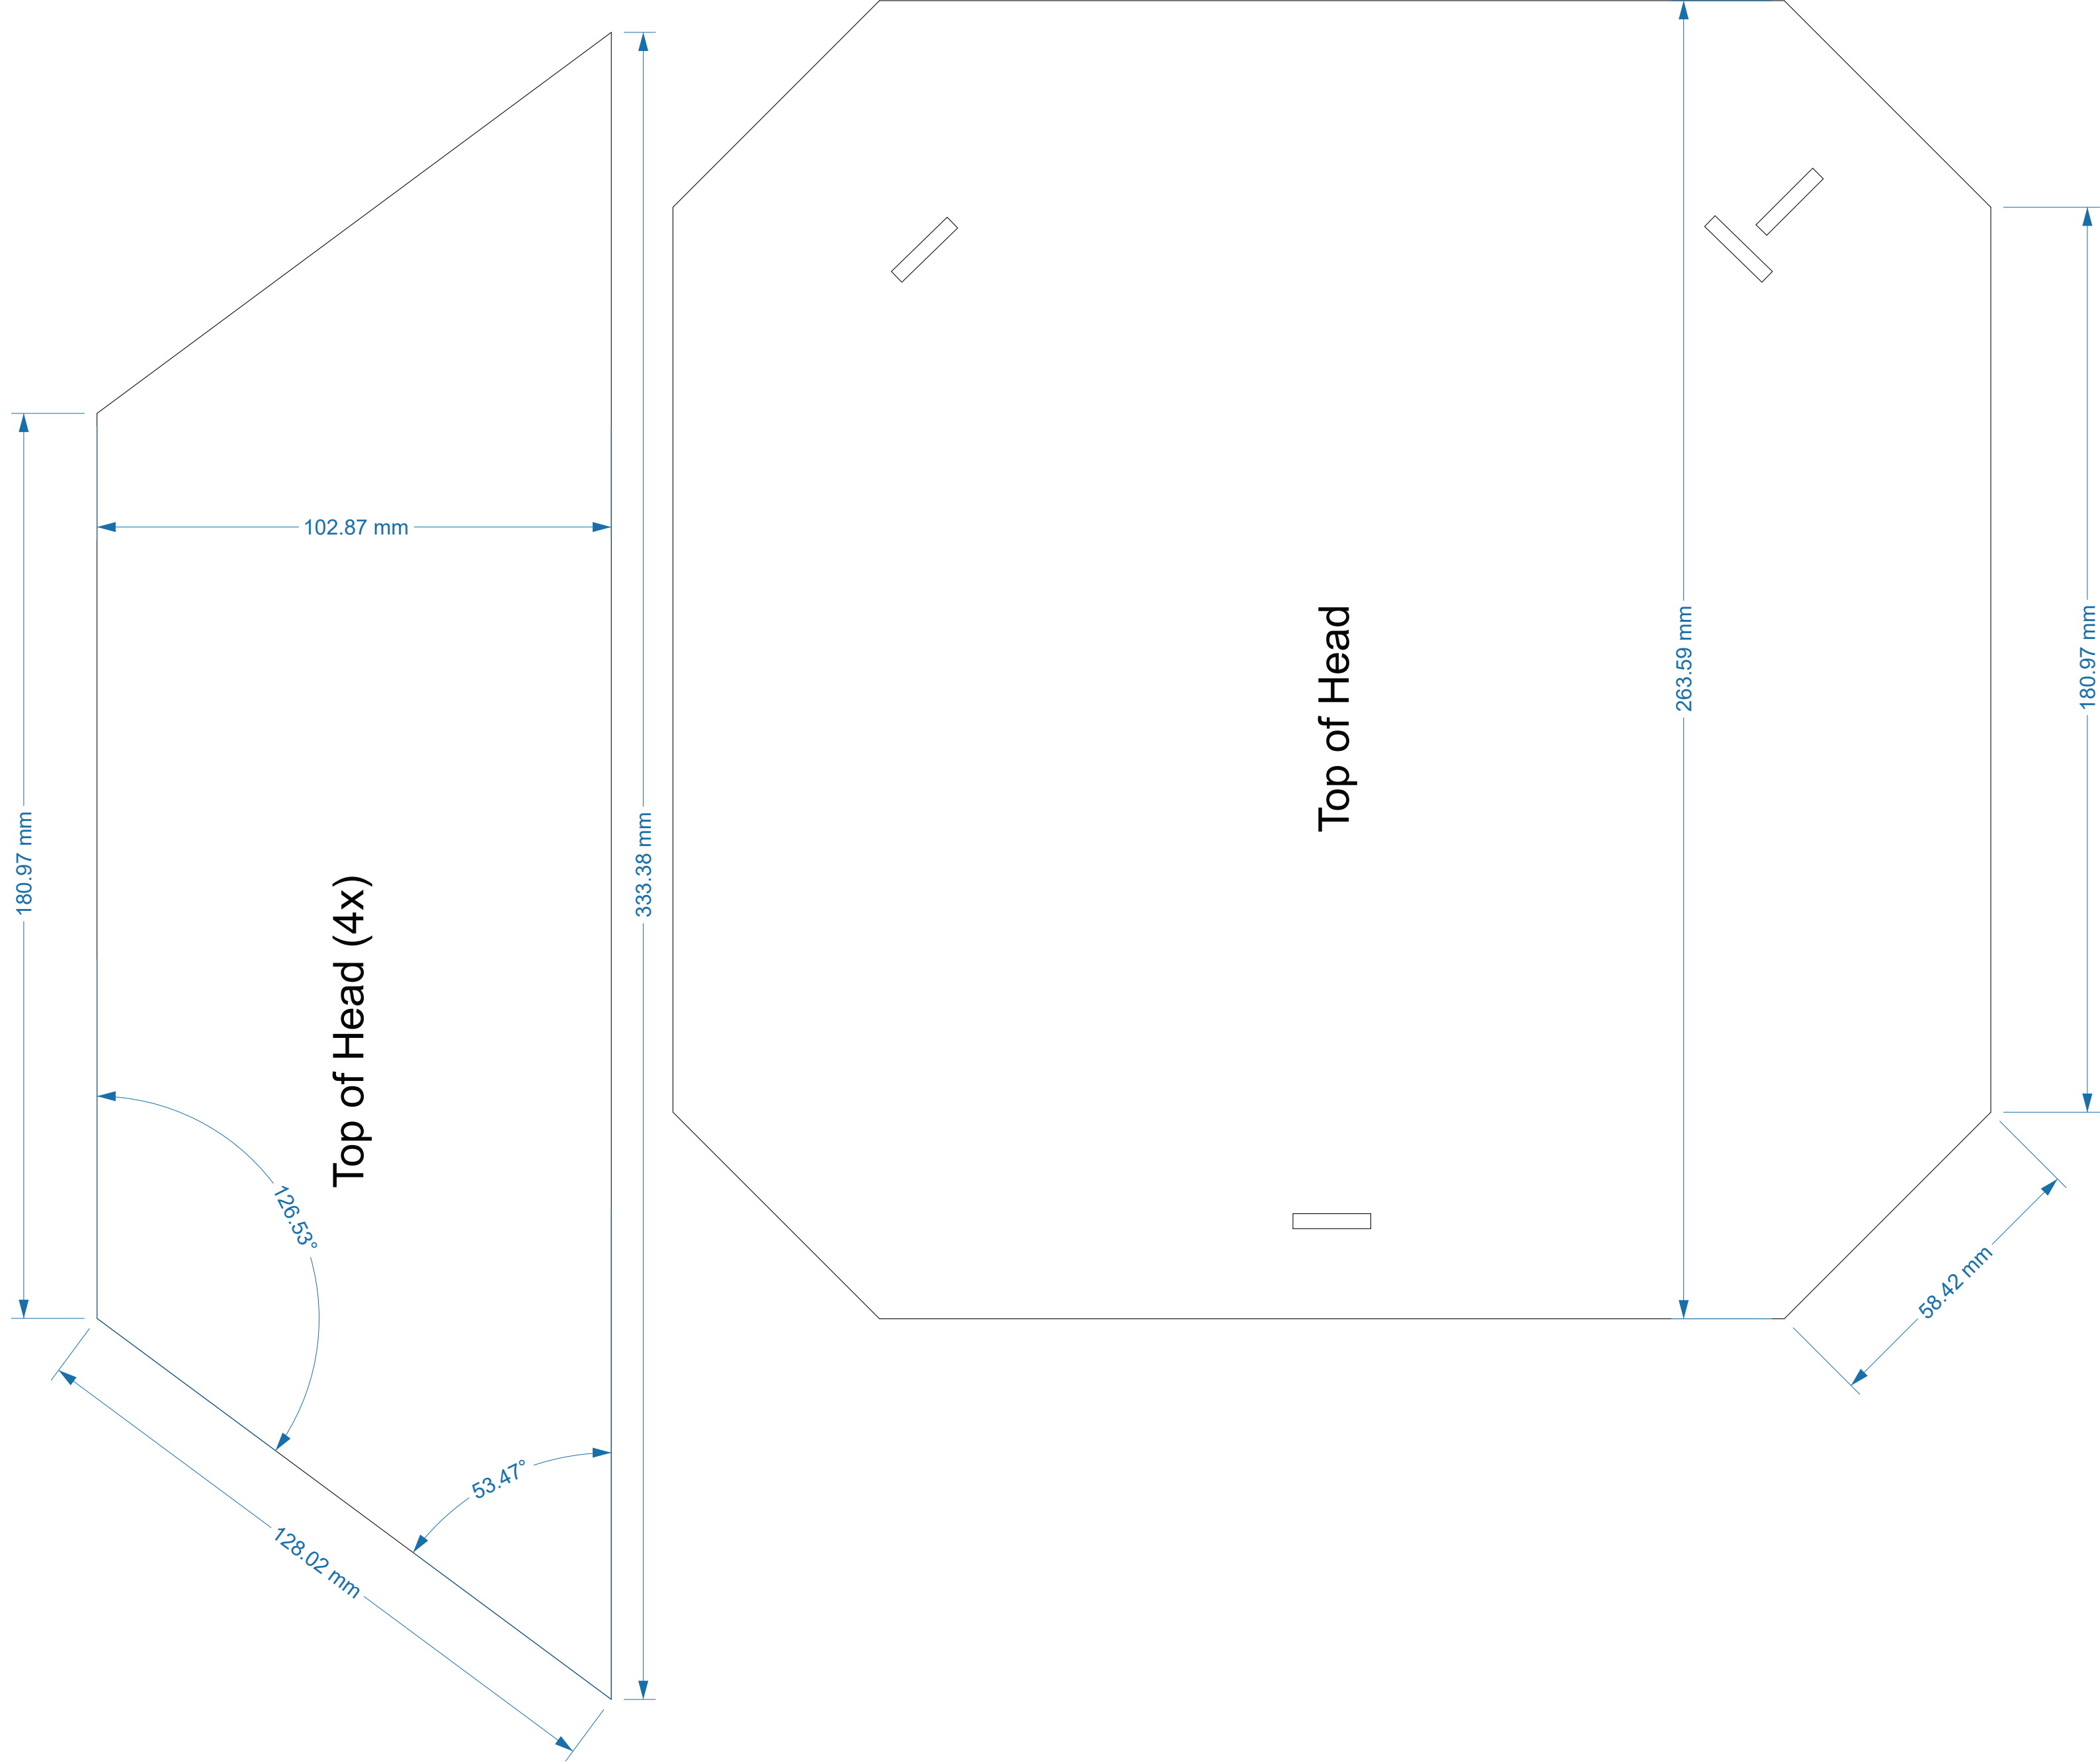

Center Sections (2x)

333.38 mm

368.58 mm

366.81 mm

332.09 mm

24.83 mm

cut these out of .125 in styrene

skirt 01