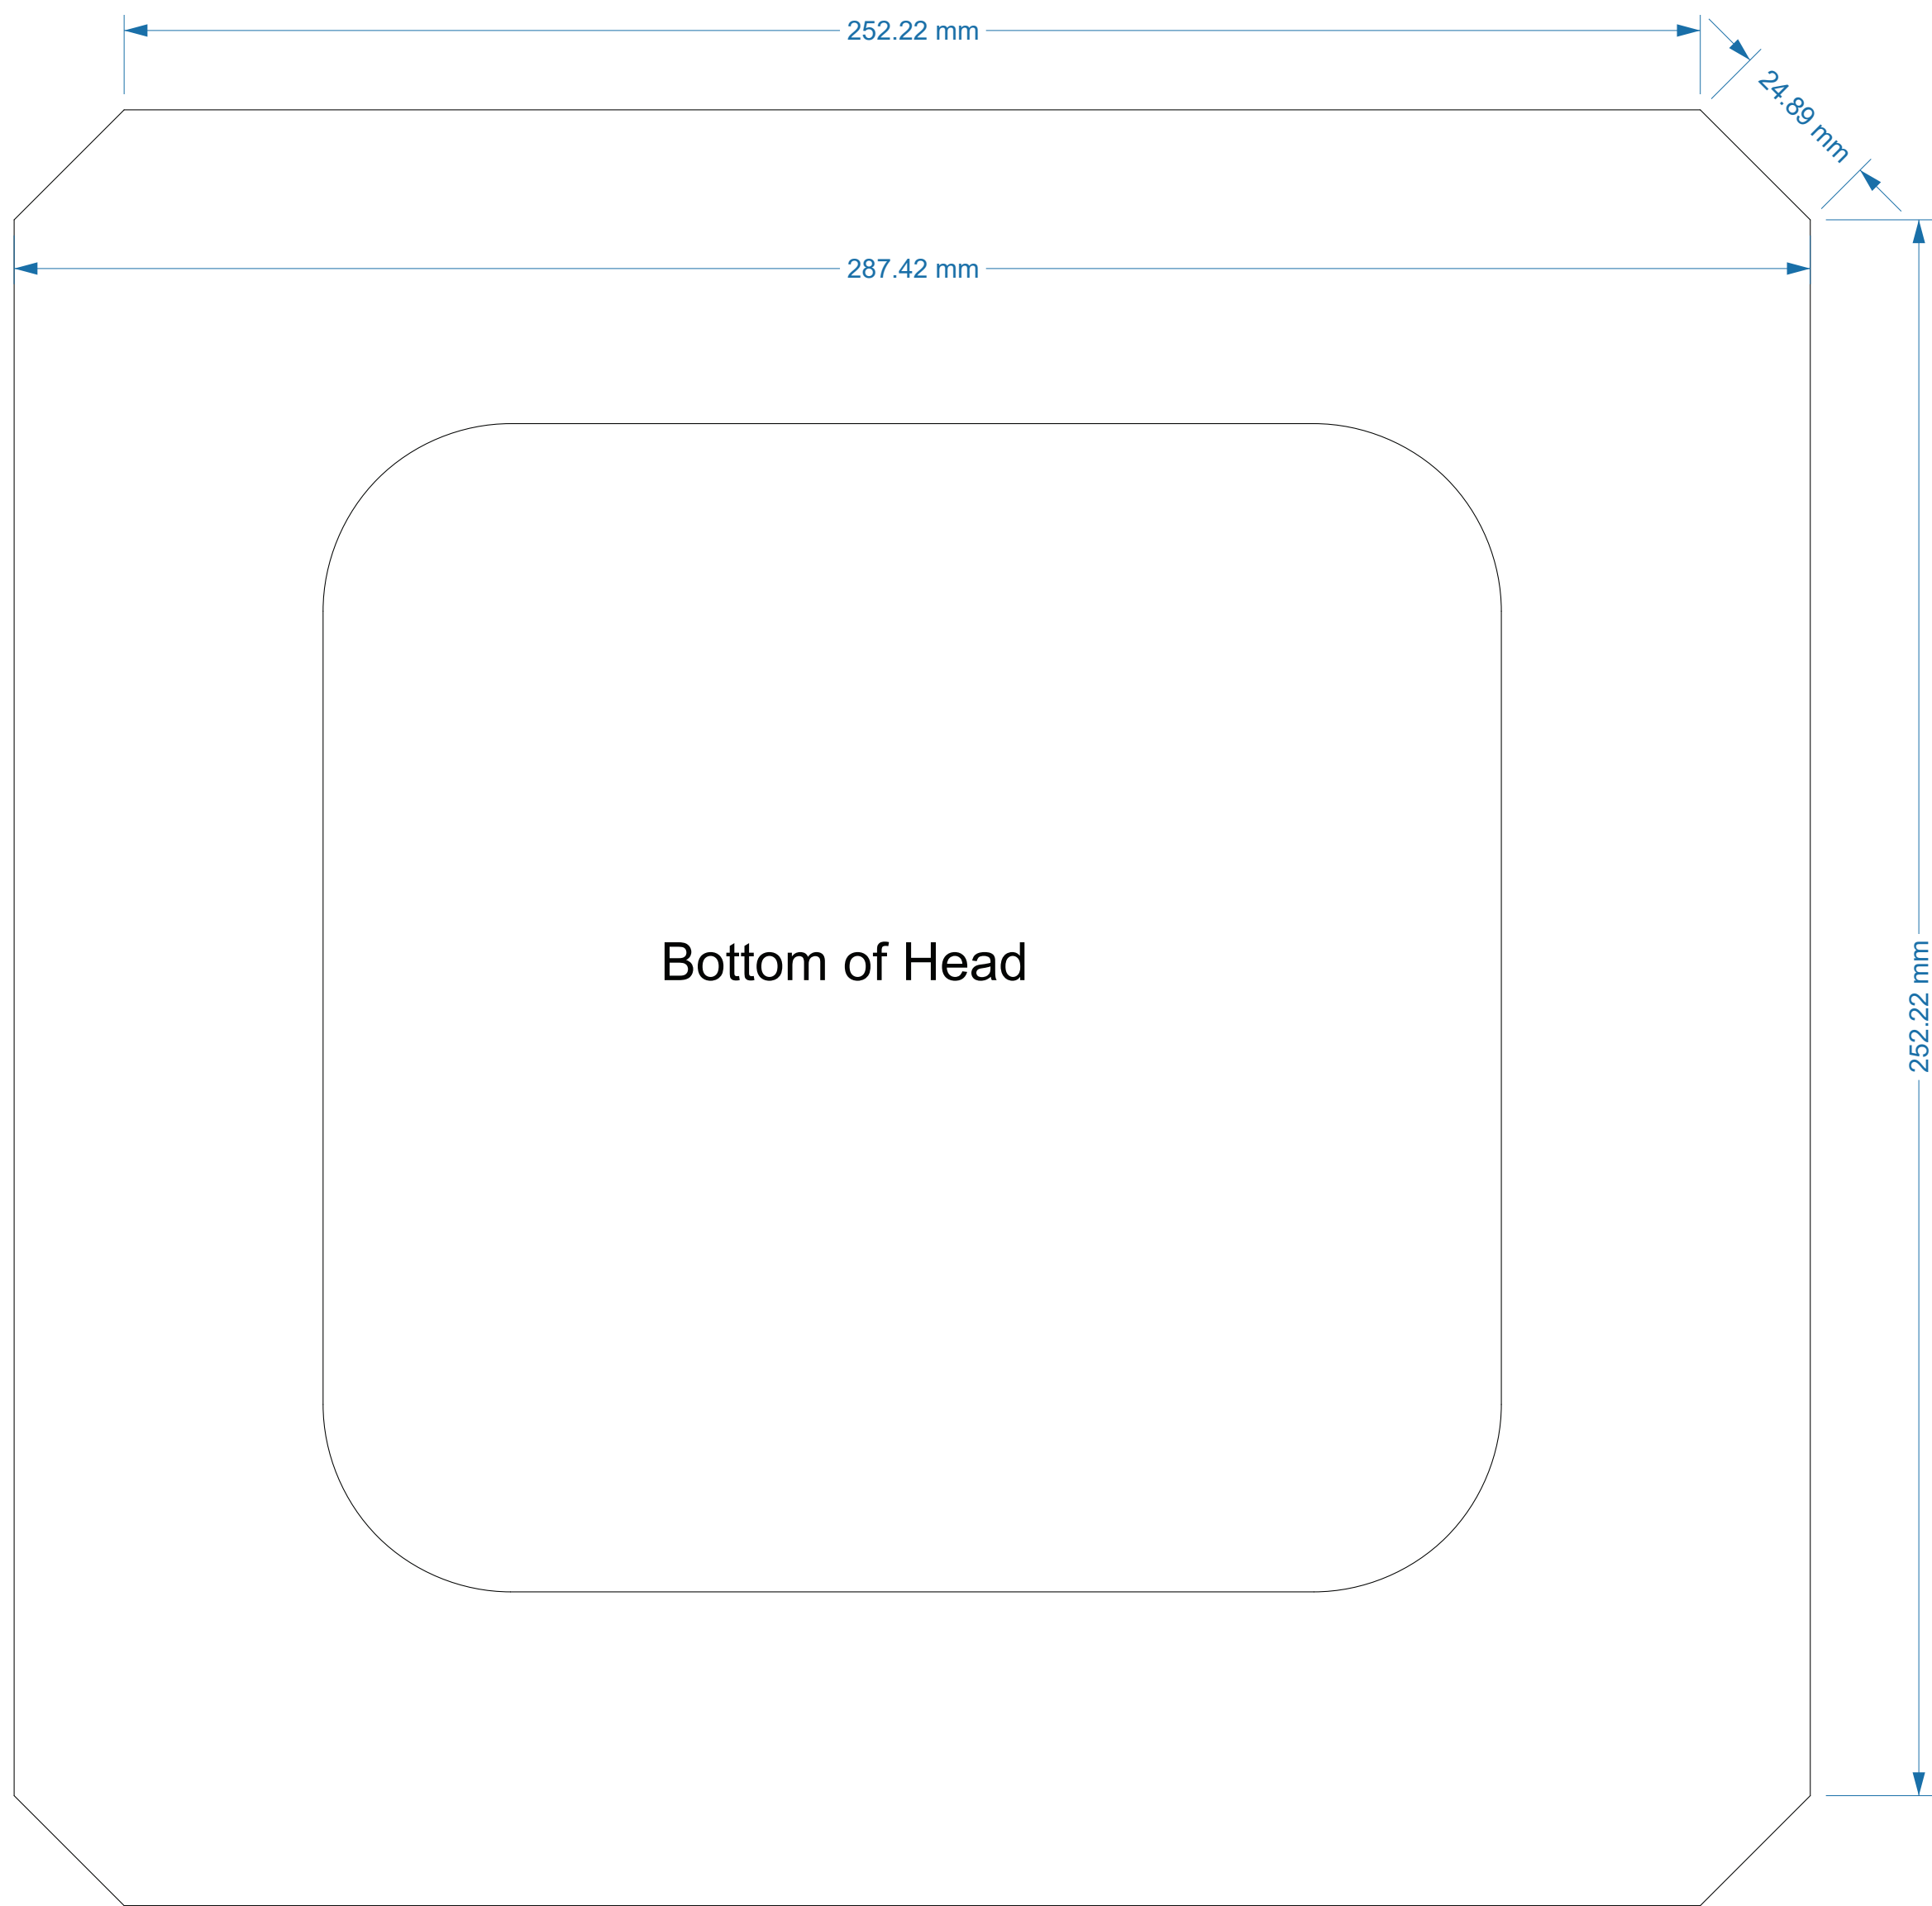

Center Sections (2x)

333.38 mm

368.58 mm

366.81 mm

332.09 mm

24.83 mm

cut these out of .125 in styrene

skirt 01