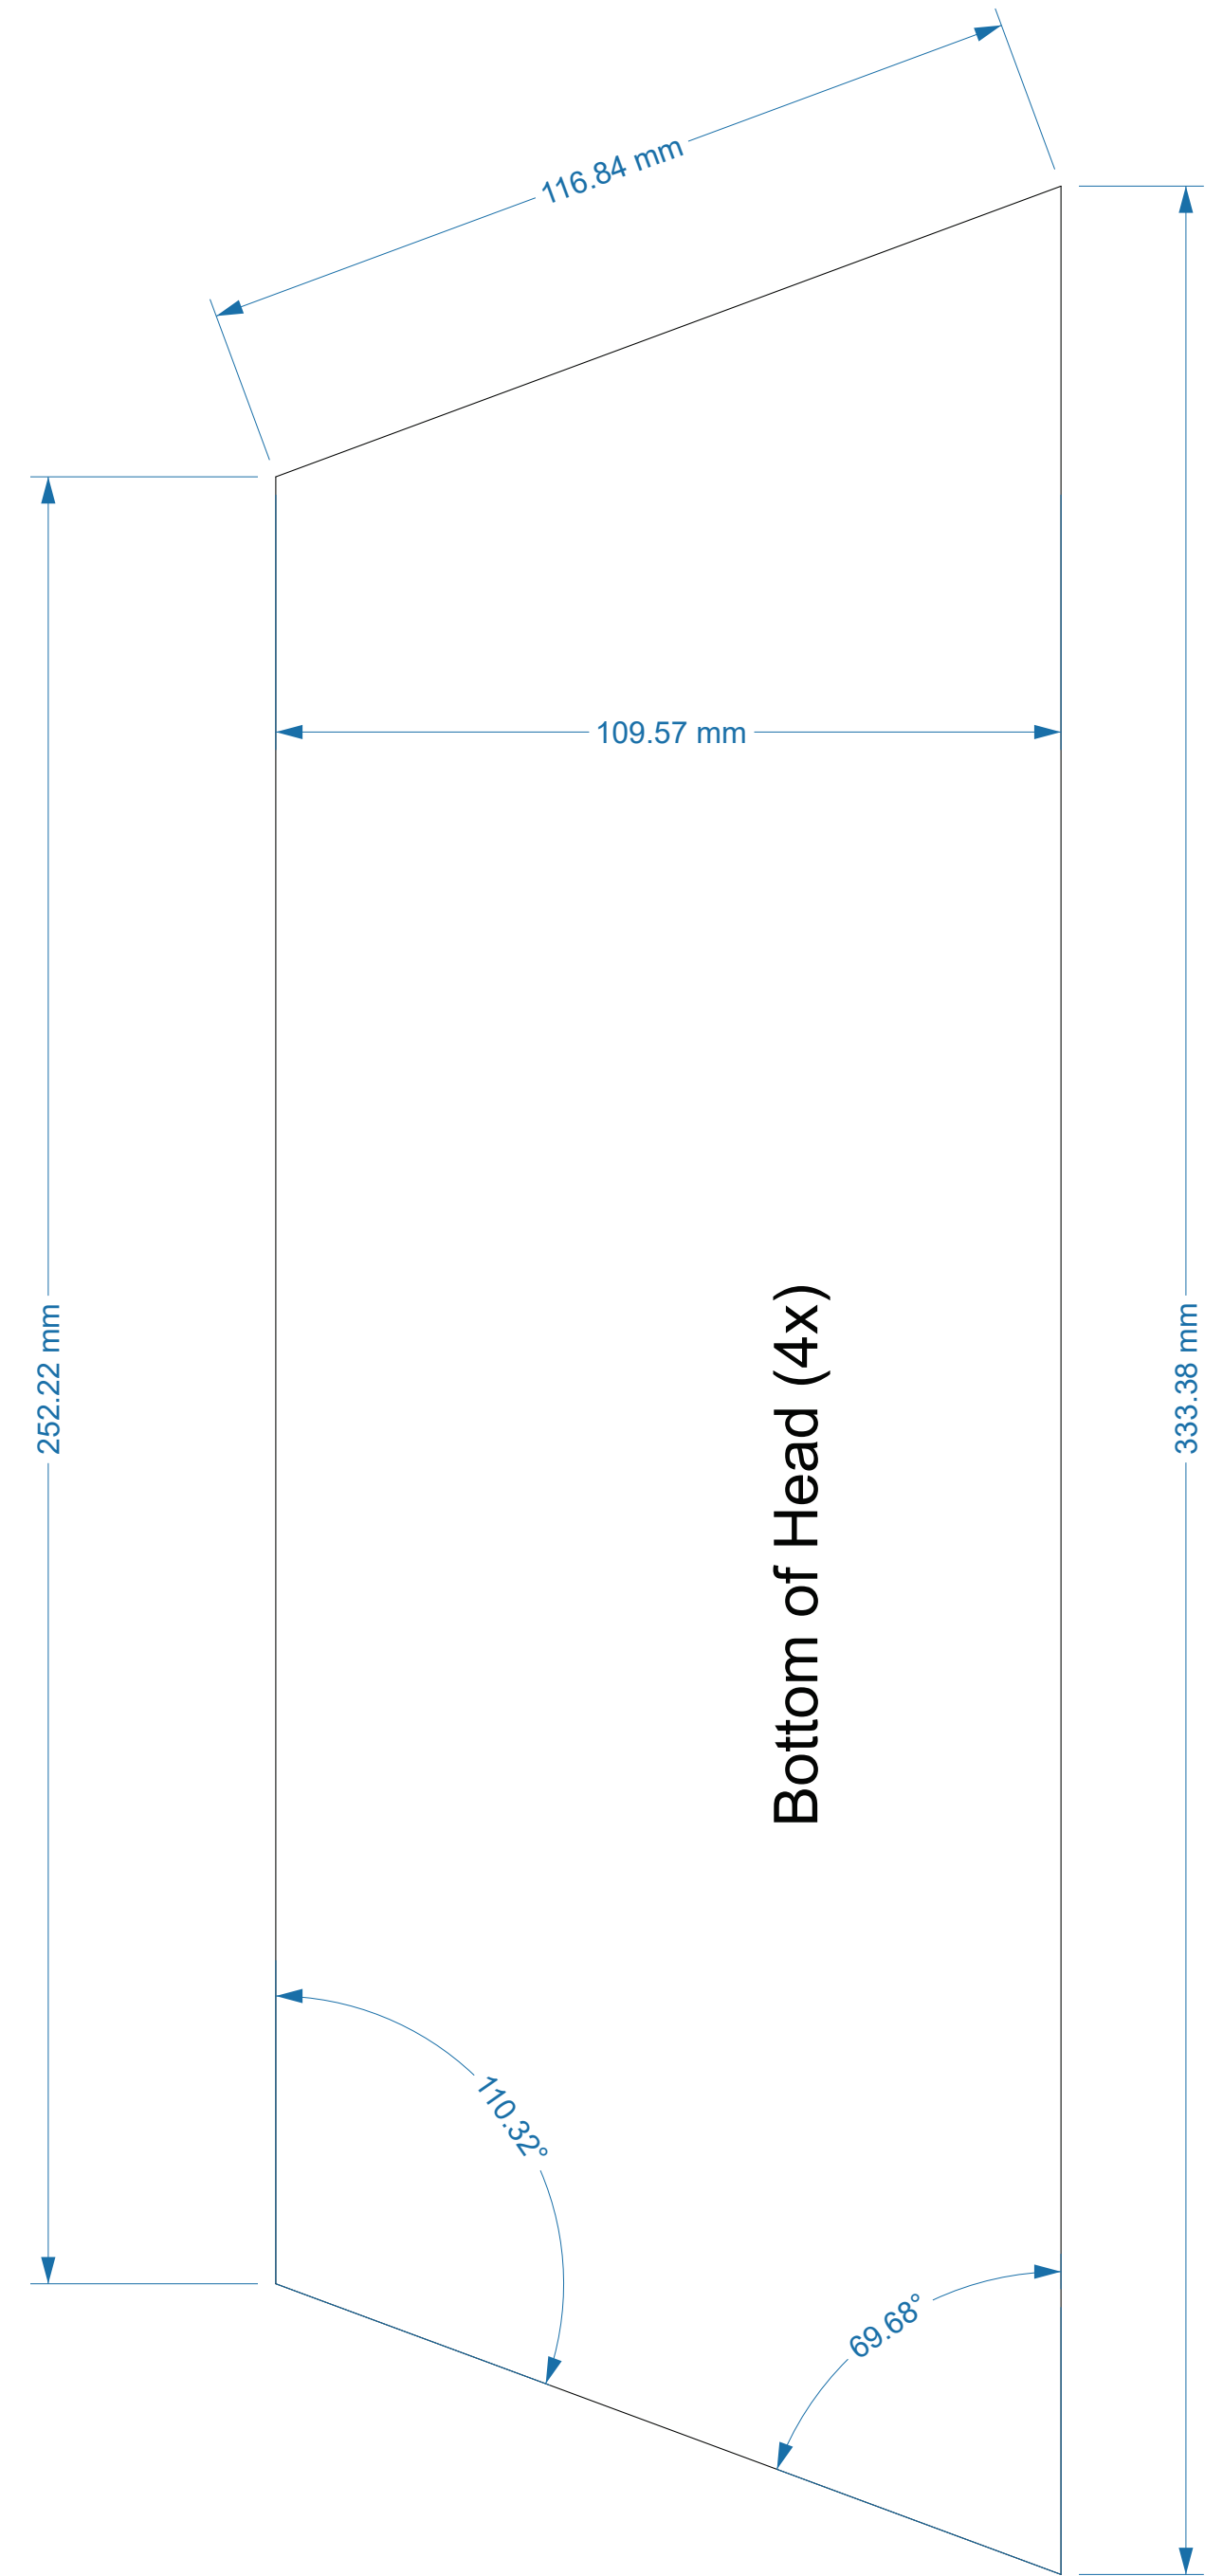

Center Sections (2x)

333.38 mm

368.58 mm

366.81 mm

332.09 mm

24.83 mm

cut these out of .125 in styrene

skirt 01